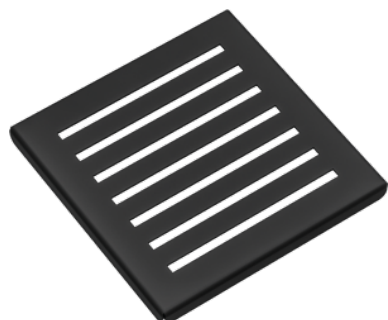

**Black stainless steel shelf / small glass drainer**

extra thick stainless steel AISI 304