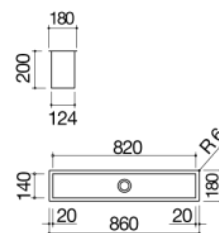

90 cm built-in and flush channel

extra thick stainless steel AISI 304 bowl with 2" drain designed to accommodate 3 modules 3 cable outlet holes 90 cm base unit incasso: 84x16 cm flush-top: see technical sheet