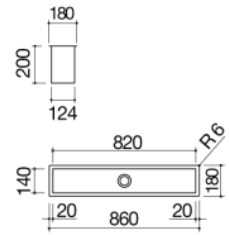

90 cm built-in and flush channel

extra thick stainless steel AISI 304 bowl with 2" drain designed to accommodate 3 modules 3 cable outlet holes 90 cm base unit 84x16 cm cut out flush-top: see technical sheet