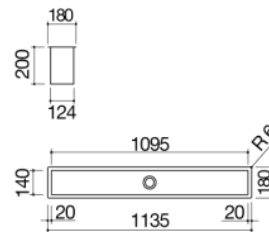

120 cm built-in and flush channel

extra thick stainless steel AISI 304 bowl with 2" drain designed to accommodate 4 modules 3 cable outlet holes 120 cm base unit 111.5x16 cm cut out flush-top: see technical sheet